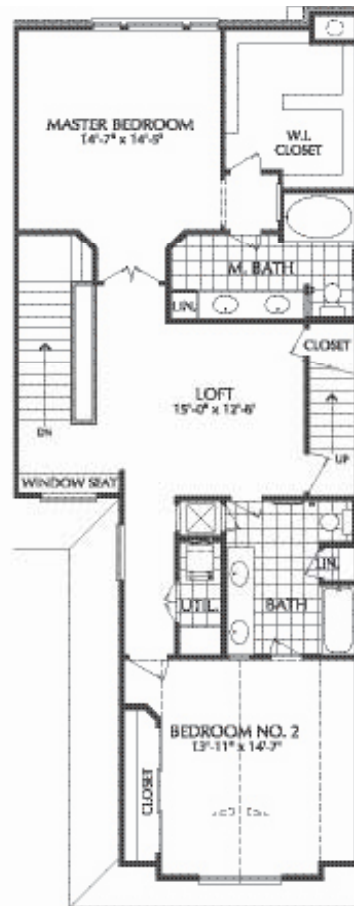

**Plan O**

3 BEDROOM / 3 BATH  
1826 SQ. FT.

FLOOR PLAN P

Villas  
at  
*San Brisas*

2020 ELDRIDGE PARKWAY • HOUSTON • TX 77077  
TEL: 281.752.7650 • FAX: 281.752.7670

Plan P

2 BEDROOM / 2 1/2 BATH  
1715 SQ. FT.

FLOOR PLAN Q

Villas  
at  
*San Brisas*

2020 ELDRIDGE PARKWAY • HOUSTON • TX 77077  
TEL: 281.752.7650 • FAX: 281.752.7670

Plan Q

3 BEDROOM / 2 1/2 BATH  
2098 SQ. FT.

FLOOR PLAN R

Villas  
at  
*San Brisas*

2020 ELDRIDGE PARKWAY • HOUSTON • TX 77077  
TEL: 281.752.7650 • FAX: 281.752.7670

Plan R

2 BEDROOM / 2 ½ BATH / LOFT  
2452 SQ. FT.

FLOOR PLAN S

Villas  
at  
*San Brisas*

2020 ELDRIDGE PARKWAY • HOUSTON • TX 77077  
TEL: 281.752.7650 • FAX: 281.752.7670

Plan S

3 BEDROOM / 2 1/2 BATH / LOFT  
2589 SQ. FT.

FLOOR PLAN T

Villas  
at  
*San Brisas*

2020 ELDRIDGE PARKWAY • HOUSTON • TX 77077  
TEL: 281.752.7650 • FAX: 281.752.7670

Plan T

3 BEDROOM / 3 1/2 BATH / LOFT  
2730 SQ. FT.