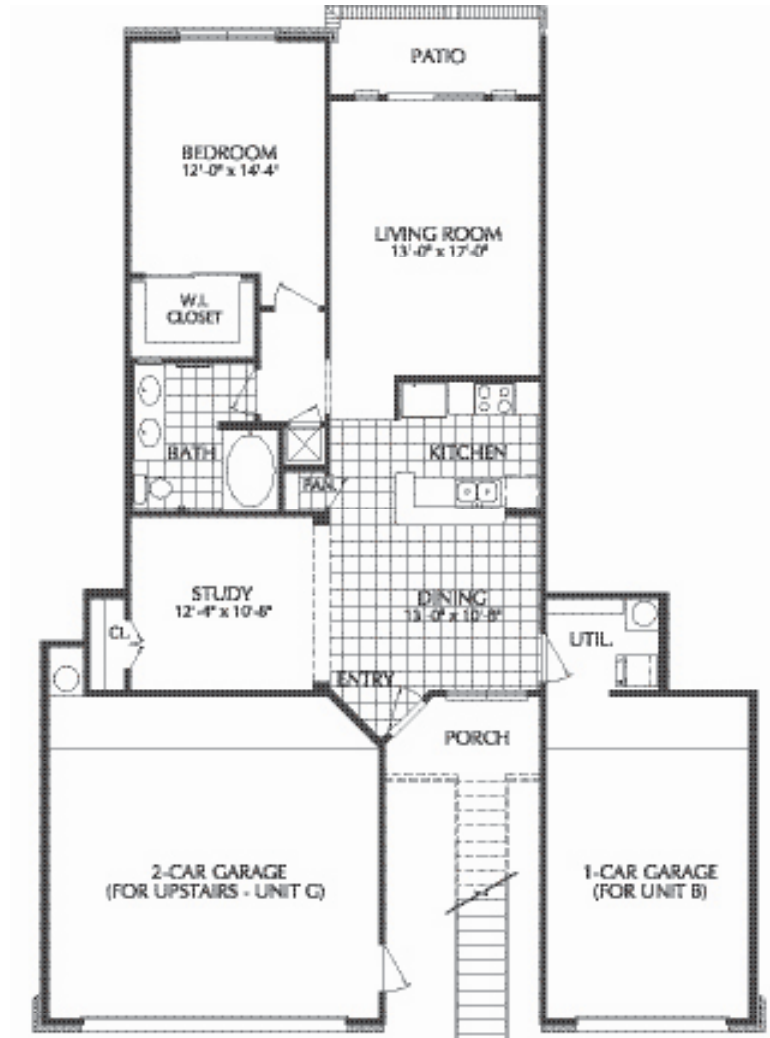

FLOOR PLAN  
**A**

*San Brisas*

2020 ELDRIDGE PARKWAY • HOUSTON • TX 77077  
TEL: 281.752.7650 • FAX: 281.752.7670

**Plan A**

1 BEDROOM / 1 BATH  
886 SQ.FT.

FLOOR PLAN  
**B**

*San Brisas*

2020 ELDRIDGE PARKWAY • HOUSTON • TX 77077  
TEL: 281.752.7650 • FAX: 281.752.7670

**Plan B**

1 BEDROOM / 1 BATH / STUDY  
1034 SQ.FT.

FLOOR PLAN C

*San Brisas*

2020 ELDRIDGE PARKWAY • HOUSTON • TX 77077  
TEL: 281.752.7650 • FAX: 281.752.7670

Plan C

2 BEDROOM / 2 BATH  
1212 SQ. FT.

FLOOR PLAN D

San Brisas

2020 ELDRIDGE PARKWAY • HOUSTON • TX 77077  
TEL: 281.752.7650 • FAX: 281.752.7670

Plan D

2 BEDROOM / 2 BATH  
1224 SQ. FT.

FLOOR PLAN E

*San Brisas*

2020 ELDRIDGE PARKWAY • HOUSTON • TX 77077  
TEL: 281.752.7650 • FAX: 281.752.7670

Plan E

2 BEDROOM / 2 BATH  
1236 SQ. FT.

F FLOOR PLAN

*San Brisas*

2020 ELDRIDGE PARKWAY • HOUSTON • TX 77077  
TEL: 281.752.7650 • FAX: 281.752.7670

Plan F

2 BEDROOM / 2 BATH  
1240 SQ. FT.

FLOOR PLAN G