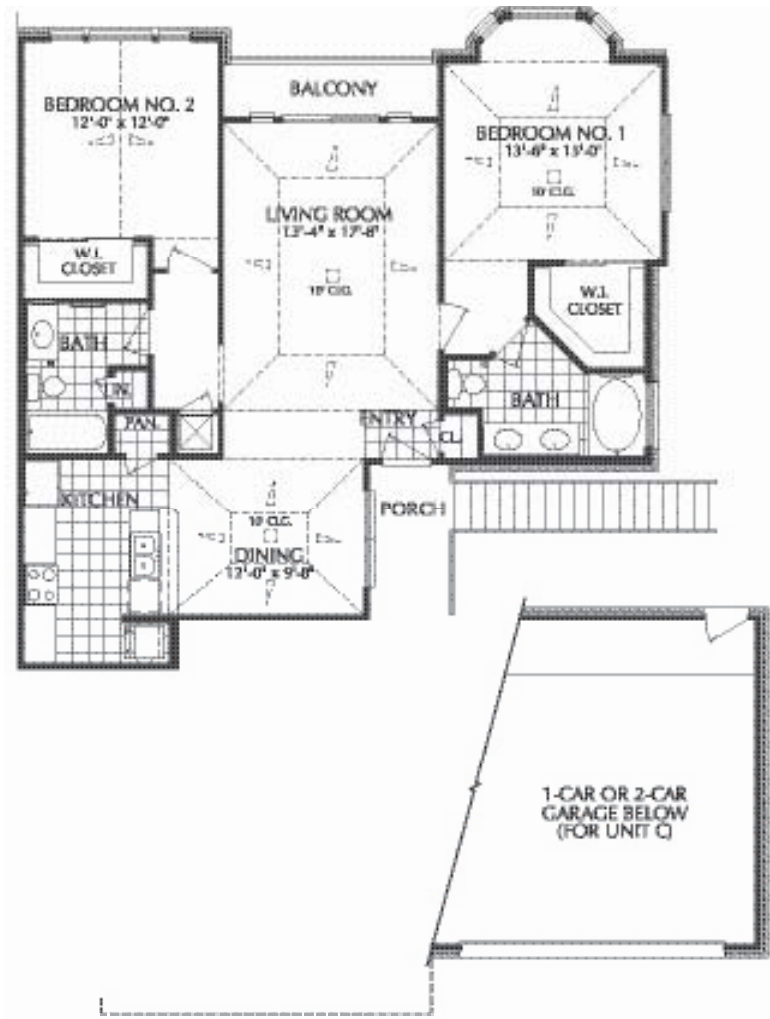

FLOOR PLAN  
**A**

*San Brisas*

2020 ELDRIDGE PARKWAY • HOUSTON • TX 77077  
TEL: 281.752.7650 • FAX: 281.752.7670

**Plan A**

1 BEDROOM / 1 BATH  
886 SQ.FT.

FLOOR PLAN  
**B**

*San Brisas*

2020 ELDRIDGE PARKWAY • HOUSTON • TX 77077  
TEL: 281.752.7650 • FAX: 281.752.7670

**Plan B**

1 BEDROOM / 1 BATH / STUDY  
1034 SQ.FT.

FLOOR PLAN C

*San Brisas*

2020 ELDRIDGE PARKWAY • HOUSTON • TX 77077  
TEL: 281.752.7650 • FAX: 281.752.7670

Plan C

2 BEDROOM / 2 BATH  
1212 SQ. FT.

FLOOR PLAN D

San Brisas

2020 ELDRIDGE PARKWAY • HOUSTON • TX 77077  
TEL: 281.752.7650 • FAX: 281.752.7670

Plan D

2 BEDROOM / 2 BATH  
1224 SQ. FT.

FLOOR PLAN E

*San Brisas*

2020 ELDRIDGE PARKWAY • HOUSTON • TX 77077  
TEL: 281.752.7650 • FAX: 281.752.7670

Plan E

2 BEDROOM / 2 BATH  
1236 SQ. FT.

F FLOOR PLAN

*San Brisas*

2020 ELDRIDGE PARKWAY • HOUSTON • TX 77077  
TEL: 281.752.7650 • FAX: 281.752.7670

Plan F

2 BEDROOM / 2 BATH  
1240 SQ. FT.

FLOOR PLAN G