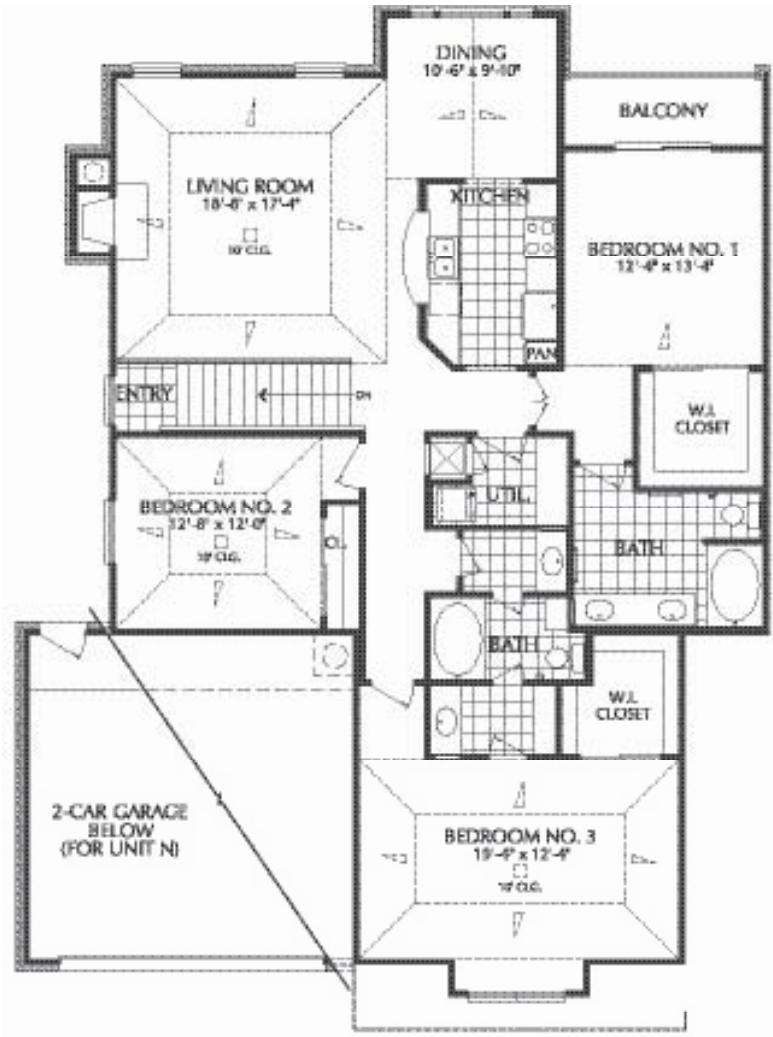

*San Brisas*

2020 ELDRIDGE PARKWAY • HOUSTON • TX 77077  
TEL: 281.752.7650 • FAX: 281.752.7670

Plan K

3 BEDROOM / 3 BATH  
1587 SQ. FT.

FLOOR PLAN L

*San Brisas*

2020 ELDRIDGE PARKWAY • HOUSTON • TX 77077  
TEL: 281.752.7650 • FAX: 281.752.7670

Plan L

3 BEDROOM / 3 BATH  
1568 SQ. FT.

FLOOR PLAN M

*San Brisas*

RIDGE PARKWAY • HOUSTON • TX 77077  
1.752.7650 • FAX: 281.752.7670

Plan M

3 BEDROOM / 3 BATH  
1778 SQ. FT.

FLOOR PLAN  
**N**

*San Brisas*

2020 ELDRIDGE PARKWAY • HOUSTON • TX 77077  
TEL: 281.752.7650 • FAX: 281.752.7670

**Plan N**

3 BEDROOM / 2 BATH  
1819 SQ. FT.

FLOOR PLAN  
**O**

*San Brisas*

2020 ELDRIDGE PARKWAY • HOUSTON • TX 77077  
TEL: 281.752.7650 • FAX: 281.752.7670

**Plan O**

3 BEDROOM / 3 BATH  
1826 SQ. FT.

FLOOR PLAN P

Villas  
at  
*San Brisas*

2020 ELDRIDGE PARKWAY • HOUSTON • TX 77077  
TEL: 281.752.7650 • FAX: 281.752.7670

Plan P

2 BEDROOM / 2 1/2 BATH  
1715 SQ. FT.