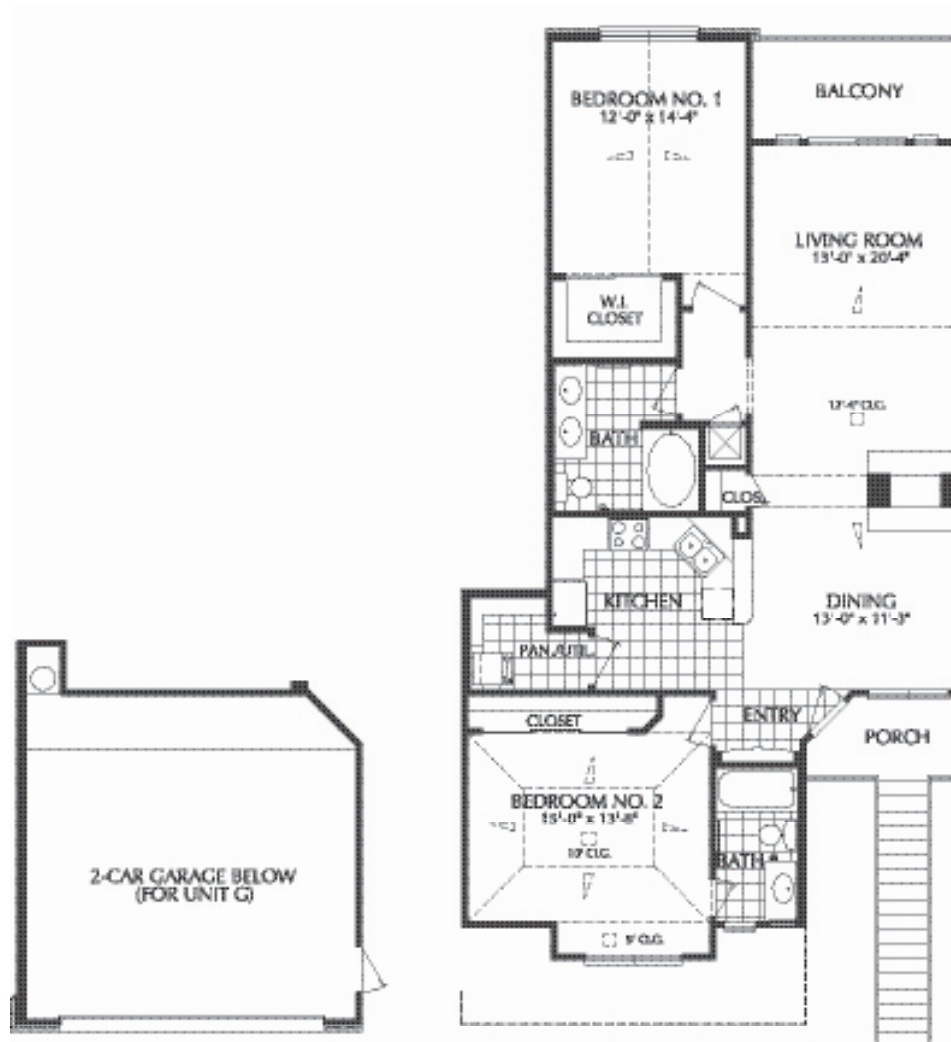

Plan E

2 BEDROOM / 2 BATH  
1236 SQ. FT.

F FLOOR PLAN

*San Brisas*

2020 ELDRIDGE PARKWAY • HOUSTON • TX 77077  
TEL: 281.752.7650 • FAX: 281.752.7670

Plan F

2 BEDROOM / 2 BATH  
1240 SQ. FT.

FLOOR PLAN G

*San Brisas*

2020 ELDRIDGE PARKWAY • HOUSTON • TX 77077  
TEL: 281.752.7650 • FAX: 281.752.7670

Plan G

2 BEDROOM / 2 BATH  
1332 SQ. FT.

FLOOR PLAN H

*San Brisas*

2020 ELDRIDGE PARKWAY • HOUSTON • TX 77077  
TEL: 281.752.7650 • FAX: 281.752.7670

Plan H

2 BEDROOM / 2 BATH  
1388 SQ. FT.

FLOOR PLAN J

*San Brisas*

2020 ELDRIDGE PARKWAY • HOUSTON • TX 77077  
TEL: 281.752.7650 • FAX: 281.752.7670

Plan J

2 BEDROOM / 2 BATH  
1393 SQ. FT.

FLOOR PLAN K