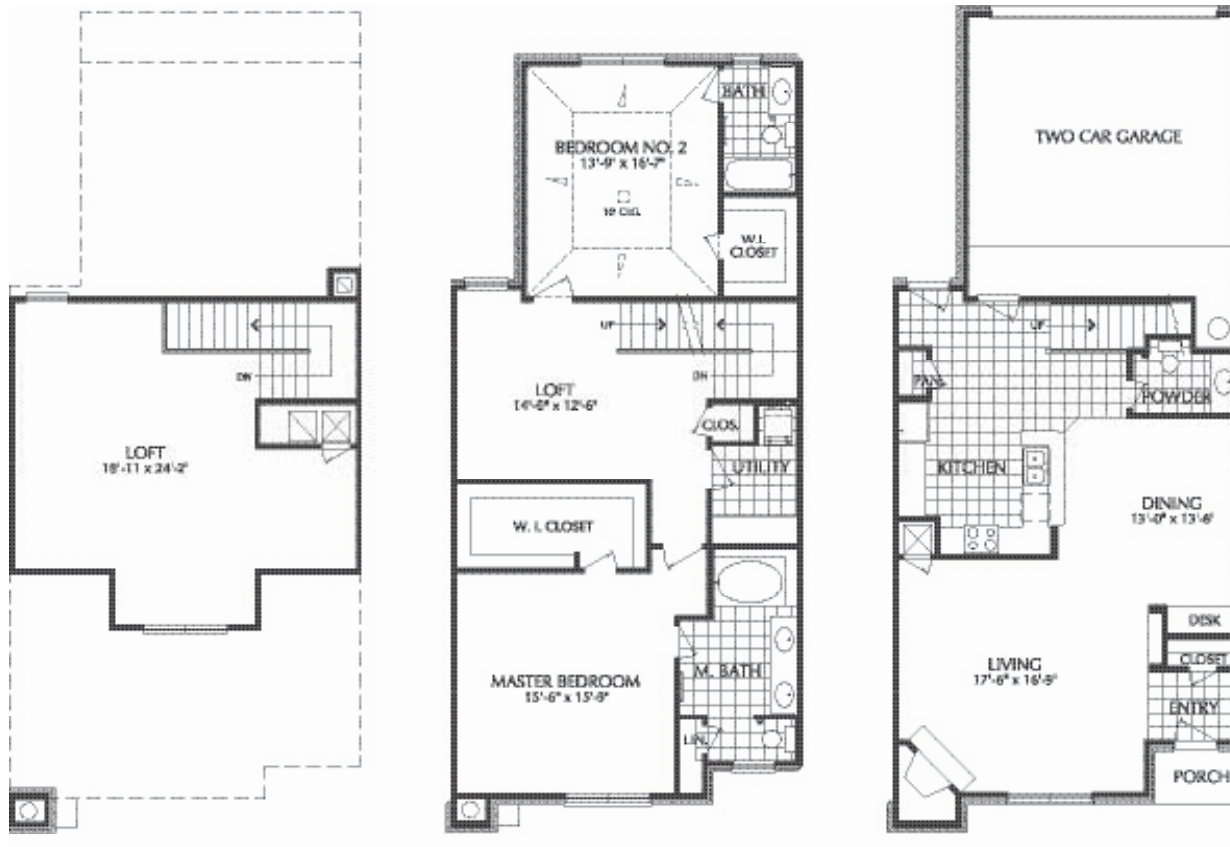

FLOOR PLAN Q

Villas  
at  
*San Brisas*

2020 ELDRIDGE PARKWAY • HOUSTON • TX 77077  
TEL: 281.752.7650 • FAX: 281.752.7670

Plan Q

3 BEDROOM / 2 1/2 BATH  
2098 SQ. FT.

FLOOR PLAN R

Villas  
at  
*San Brisas*

2020 ELDRIDGE PARKWAY • HOUSTON • TX 77077  
TEL: 281.752.7650 • FAX: 281.752.7670

Plan R

2 BEDROOM / 2 ½ BATH / LOFT  
2452 SQ. FT.

FLOOR PLAN S

Villas  
at  
*San Brisas*

2020 ELDRIDGE PARKWAY • HOUSTON • TX 77077  
TEL: 281.752.7650 • FAX: 281.752.7670