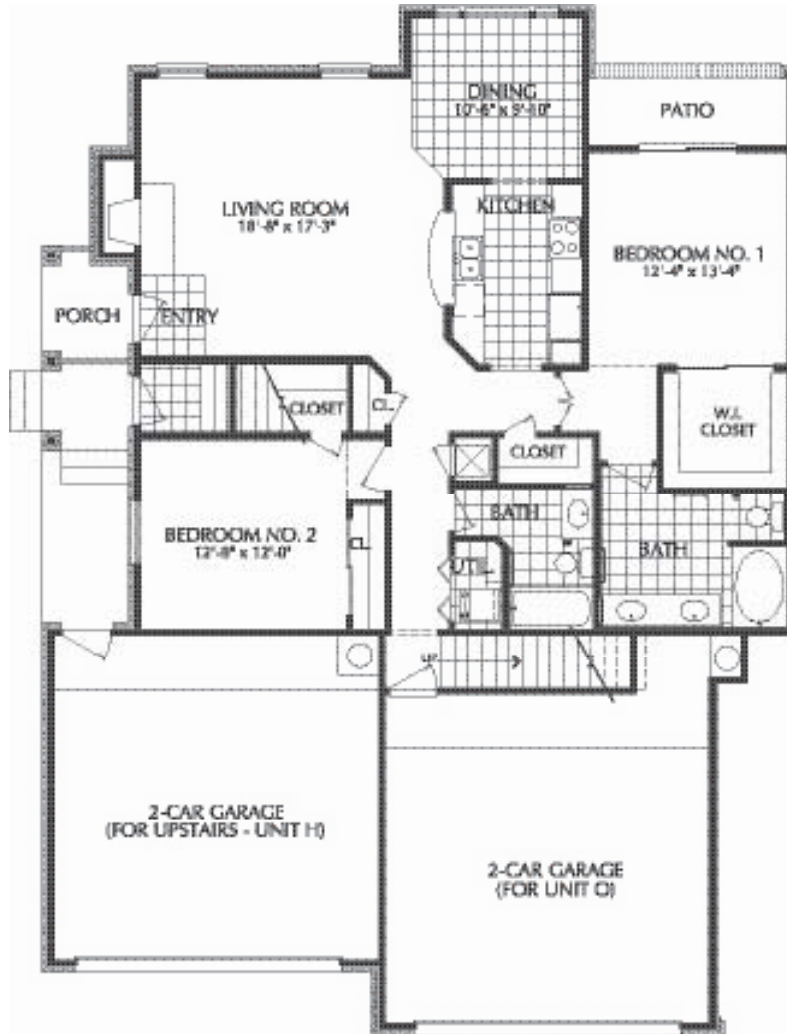

FLOOR PLAN
O

San Brisas

2020 ELDRIDGE PARKWAY • HOUSTON • TX 77077
TEL: 281.752.7650 • FAX: 281.752.7670

Plan O

3 BEDROOM / 3 BATH
1826 SQ. FT.