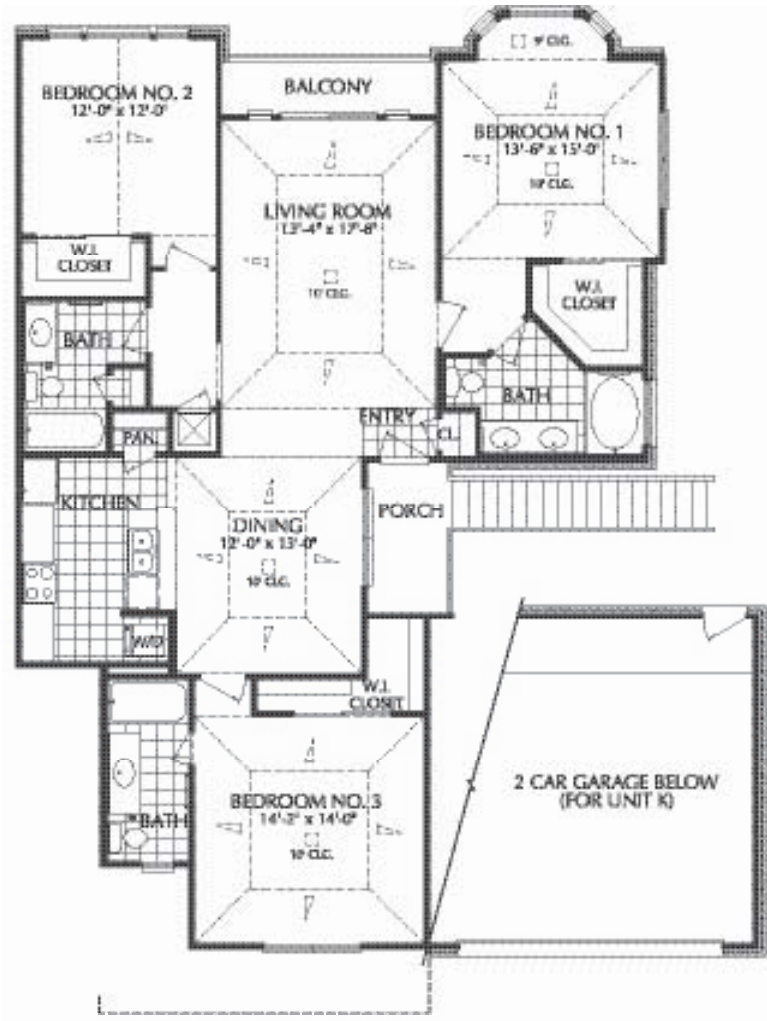

Plan H

2 BEDROOM / 2 BATH  
1388 SQ. FT.

FLOOR PLAN J

*San Brisas*

2020 ELDRIDGE PARKWAY • HOUSTON • TX 77077  
TEL: 281.752.7650 • FAX: 281.752.7670

Plan J

2 BEDROOM / 2 BATH  
1393 SQ. FT.

FLOOR PLAN K

*San Brisas*

2020 ELDRIDGE PARKWAY • HOUSTON • TX 77077  
TEL: 281.752.7650 • FAX: 281.752.7670

Plan K

3 BEDROOM / 3 BATH  
1587 SQ. FT.

FLOOR PLAN L

*San Brisas*

2020 ELDRIDGE PARKWAY • HOUSTON • TX 77077  
TEL: 281.752.7650 • FAX: 281.752.7670

Plan L

3 BEDROOM / 3 BATH  
1568 SQ. FT.

FLOOR PLAN M

*San Brisas*

RIDGE PARKWAY • HOUSTON • TX 77077  
1.752.7650 • FAX: 281.752.7670

Plan M

3 BEDROOM / 3 BATH  
1778 SQ. FT.

FLOOR PLAN  
**N**