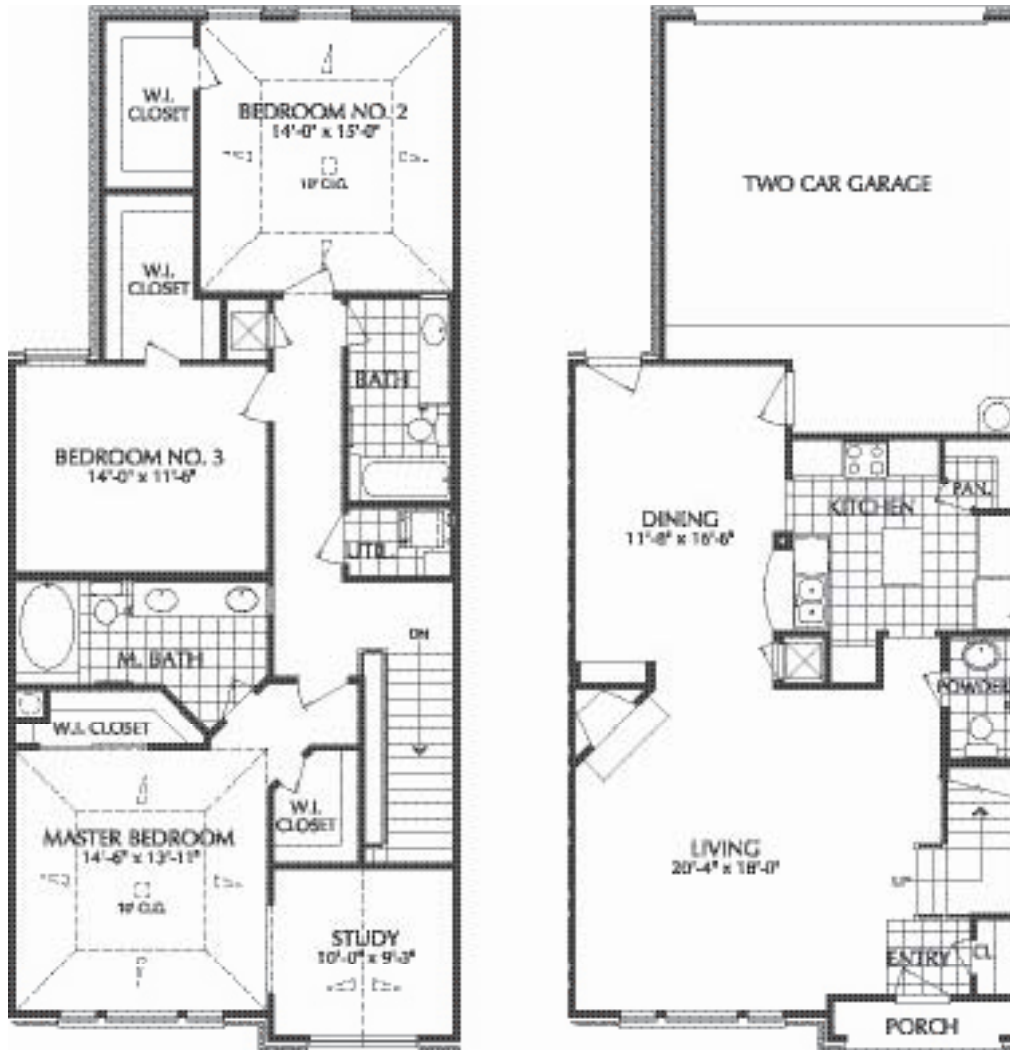

**Plan O**

3 BEDROOM / 3 BATH  
1826 SQ. FT.

FLOOR PLAN P

Villas  
at  
*San Brisas*

2020 ELDRIDGE PARKWAY • HOUSTON • TX 77077  
TEL: 281.752.7650 • FAX: 281.752.7670

Plan P

2 BEDROOM / 2 1/2 BATH  
1715 SQ. FT.

FLOOR PLAN Q

Villas  
at  
*San Brisas*

2020 ELDRIDGE PARKWAY • HOUSTON • TX 77077  
TEL: 281.752.7650 • FAX: 281.752.7670

Plan Q

3 BEDROOM / 2 1/2 BATH  
2098 SQ. FT.

FLOOR PLAN R

Villas  
at  
*San Brisas*