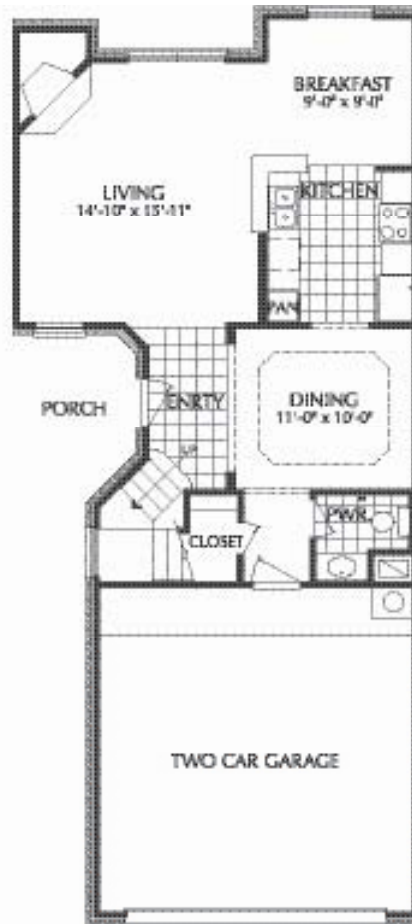

Plan L

3 BEDROOM / 3 BATH  
1568 SQ. FT.

FLOOR PLAN M

*San Brisas*

RIDGE PARKWAY • HOUSTON • TX 77077  
1.752.7650 • FAX: 281.752.7670

Plan M

3 BEDROOM / 3 BATH  
1778 SQ. FT.

FLOOR PLAN  
**N**

*San Brisas*

2020 ELDRIDGE PARKWAY • HOUSTON • TX 77077  
TEL: 281.752.7650 • FAX: 281.752.7670

**Plan N**

3 BEDROOM / 2 BATH  
1819 SQ. FT.

FLOOR PLAN  
**O**

*San Brisas*

2020 ELDRIDGE PARKWAY • HOUSTON • TX 77077  
TEL: 281.752.7650 • FAX: 281.752.7670

**Plan O**

3 BEDROOM / 3 BATH  
1826 SQ. FT.

FLOOR PLAN P

Villas  
at  
*San Brisas*

2020 ELDRIDGE PARKWAY • HOUSTON • TX 77077  
TEL: 281.752.7650 • FAX: 281.752.7670

Plan P

2 BEDROOM / 2 1/2 BATH  
1715 SQ. FT.