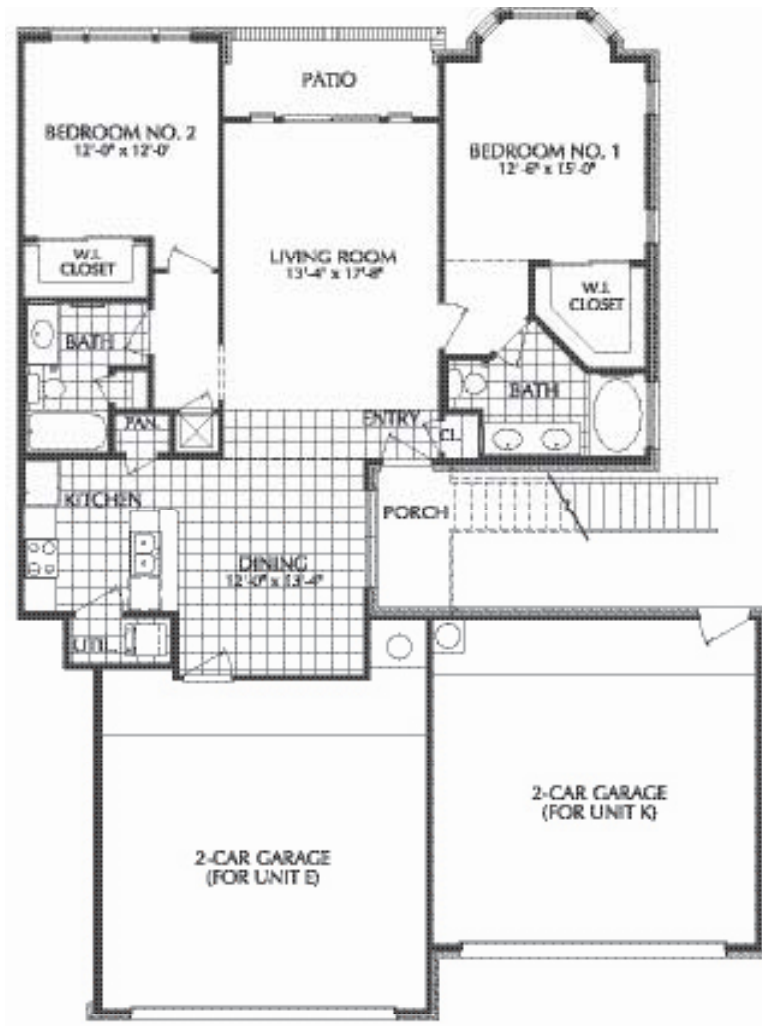

FLOOR PLAN  
**A**

*San Brisas*

2020 ELDRIDGE PARKWAY • HOUSTON • TX 77077  
TEL: 281.752.7650 • FAX: 281.752.7670

**Plan A**

1 BEDROOM / 1 BATH  
886 SQ.FT.

FLOOR PLAN  
**B**

*San Brisas*

2020 ELDRIDGE PARKWAY • HOUSTON • TX 77077  
TEL: 281.752.7650 • FAX: 281.752.7670

**Plan B**

1 BEDROOM / 1 BATH / STUDY  
1034 SQ.FT.

FLOOR PLAN C

*San Brisas*

2020 ELDRIDGE PARKWAY • HOUSTON • TX 77077  
TEL: 281.752.7650 • FAX: 281.752.7670

Plan C

2 BEDROOM / 2 BATH  
1212 SQ. FT.

FLOOR PLAN D

San Brisas

2020 ELDRIDGE PARKWAY • HOUSTON • TX 77077  
TEL: 281.752.7650 • FAX: 281.752.7670

Plan D

2 BEDROOM / 2 BATH  
1224 SQ. FT.

FLOOR PLAN E

*San Brisas*

2020 ELDRIDGE PARKWAY • HOUSTON • TX 77077  
TEL: 281.752.7650 • FAX: 281.752.7670

Plan E

2 BEDROOM / 2 BATH  
1236 SQ. FT.

F FLOOR PLAN

*San Brisas*

2020 ELDRIDGE PARKWAY • HOUSTON • TX 77077  
TEL: 281.752.7650 • FAX: 281.752.7670

Plan F

2 BEDROOM / 2 BATH  
1240 SQ. FT.

FLOOR PLAN G